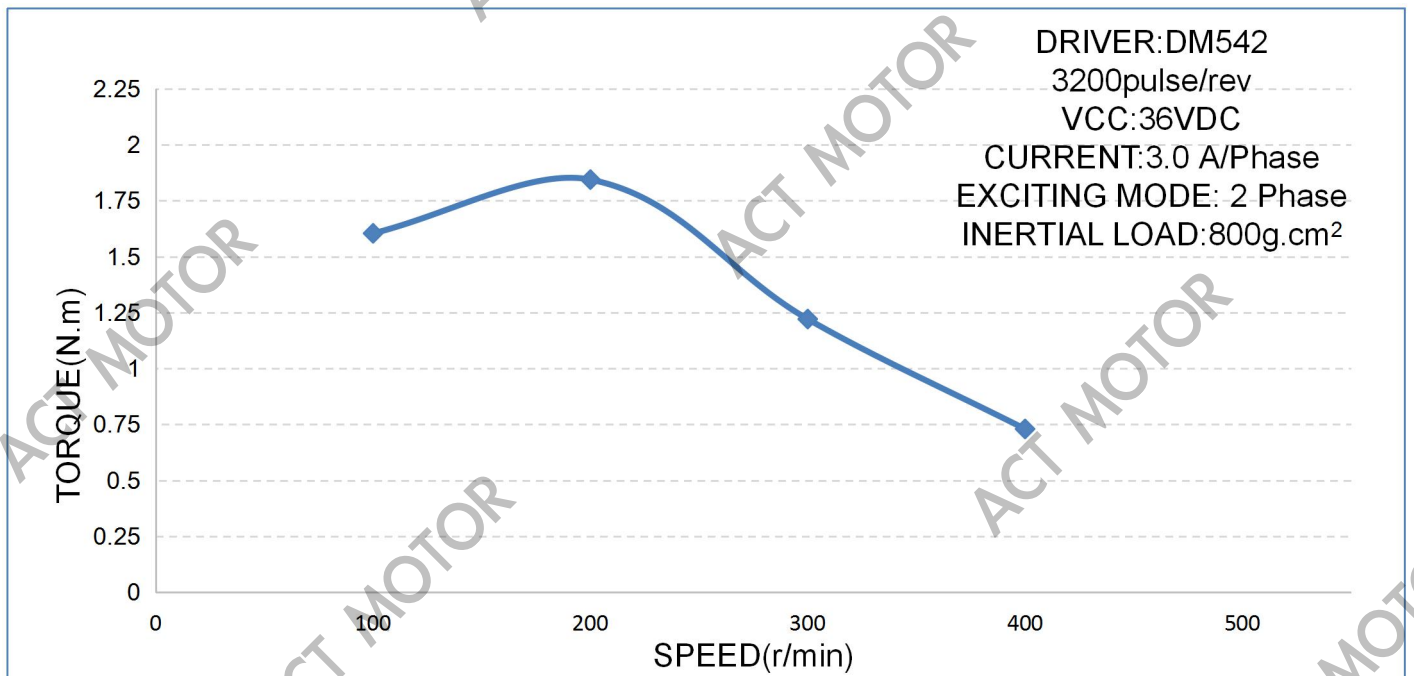

ACT MOTOR GmbH

Testing Report: 23HS2430 Speed-Torque characteristics

● Tested items:

Stepper Motor: **23HS2430**

Supporting Driver: DM542

● Testing Results:

Note:

- (1) The testing, and results are with **free load**.
- (2) Testing results may vary from different testing conditions.